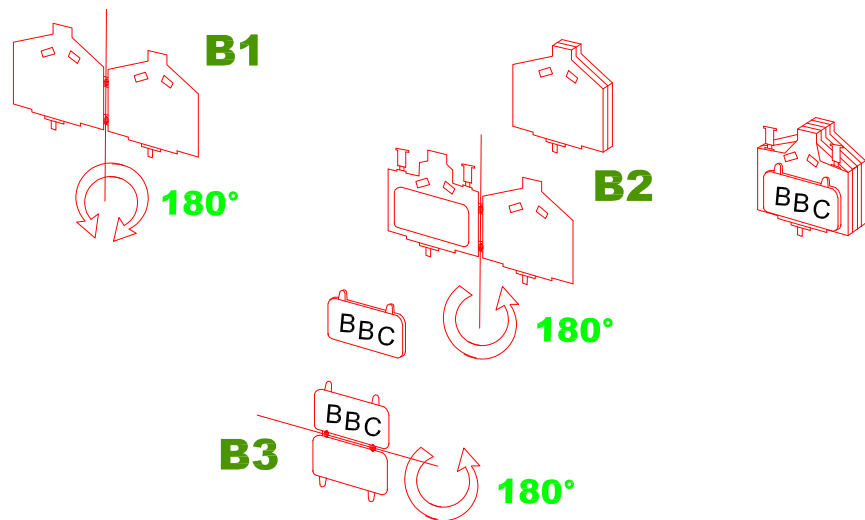

DETAILS FOR LOWER HULL

INSTRUCTIONS PHOTO ETCHED HULL FOR REVELL

05114 TYPE: IXC 1/72 U-505

05133 TYPE: IXC40 1/72 U-190

05166 TYPE: IXC 1/72 U-67, U-154

LOWER HULL

OUTDOOR TOILET

RESCUE WHEEL HOLDER

RADIO

COMPASS

DECK WINCHES

HATCH TOWERS