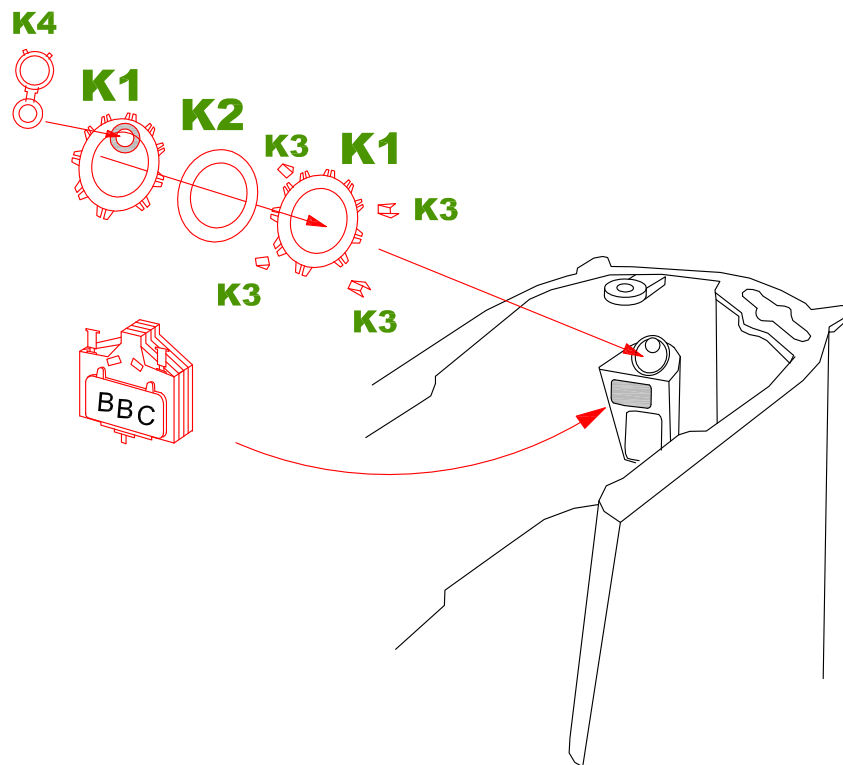

DETAILS FOR LOWER HULL

INSTRUCTIONS PHOTO ETCHED HULL FOR REVELL

05114 TYPE: IXC 1/72 U-505

05133 TYPE: IXC40 1/72 U-190

05166 TYPE: IXC 1/72 U-67, U-154

LOWER HULL

OUTDOOR TOILET

RESCUE WHEEL HOLDER

RADIO

COMPASS

DECK WINCHES

HATCH TOWERS