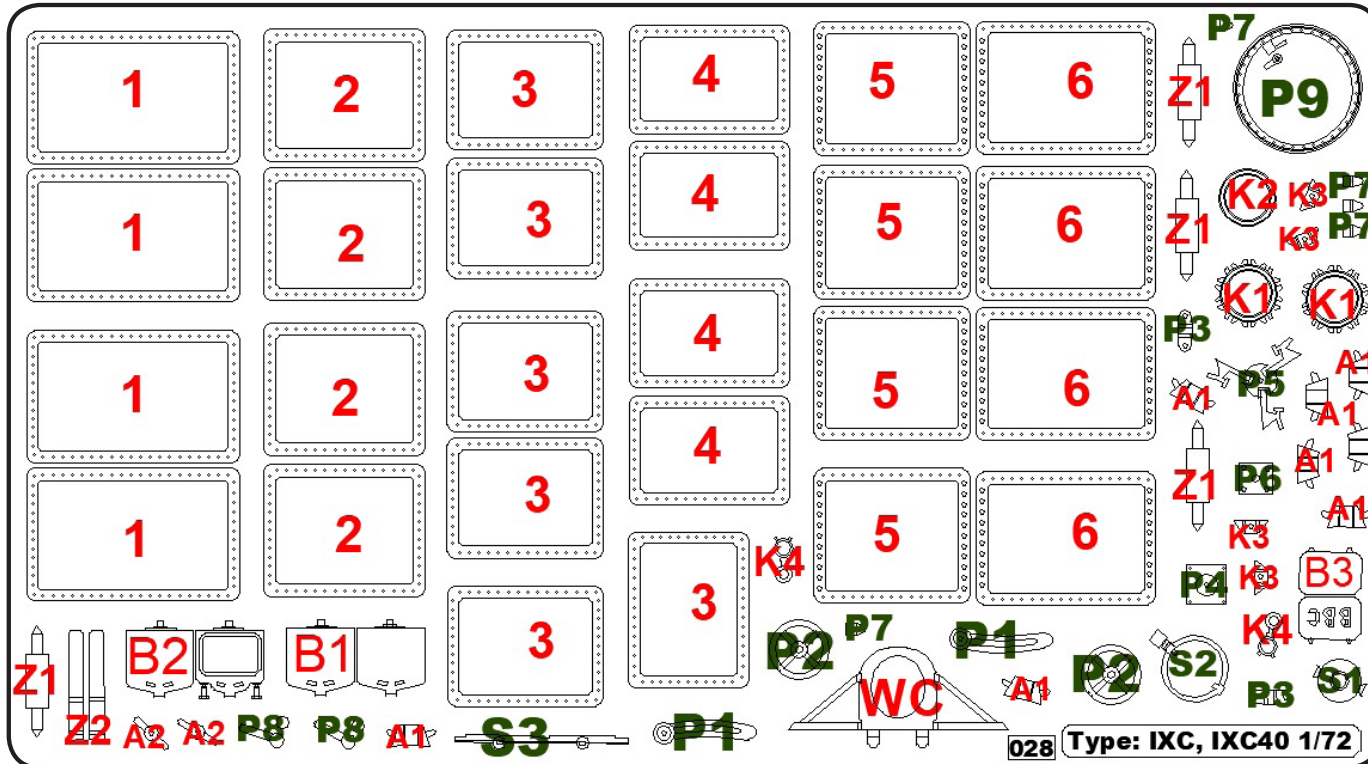

DETAILS FOR LOWER HULL

INSTRUCTIONS PHOTO ETCHED HULL FOR REVELL

05114 TYPE: IXC 1/72 U-505

05133 TYPE: IXC40 1/72 U-190

05166 TYPE: IXC 1/72 U-67, U-154

LOWER HULL

OUTDOOR TOILET

RESCUE WHEEL HOLDER

RADIO

COMPASS

DECK WINCHES

HATCH TOWERS