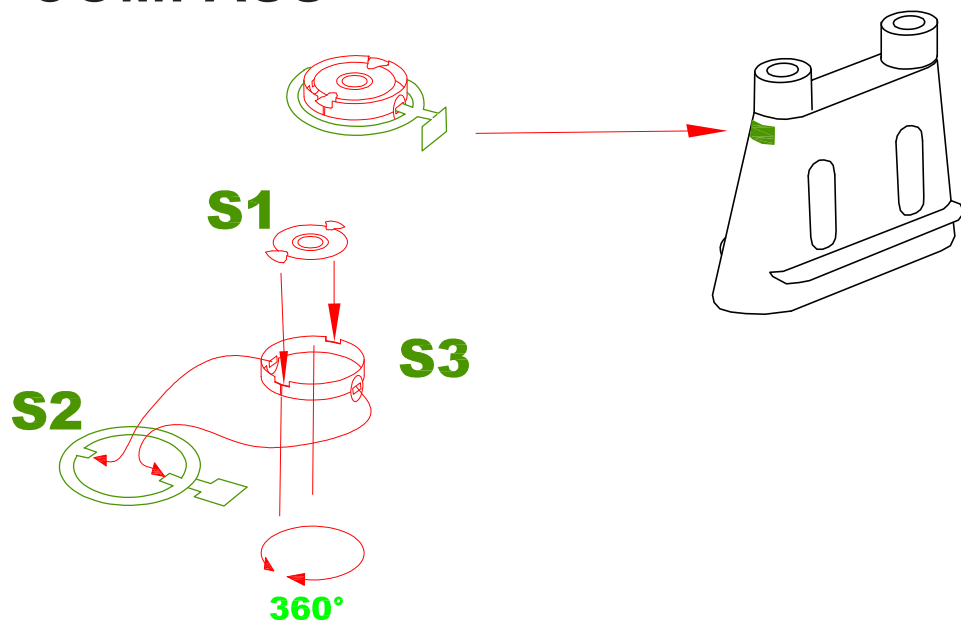

DETAILS FOR LOWER HULL

INSTRUCTIONS PHOTO ETCHED HULL FOR REVELL

05114 TYPE: IXC 1/72 U-505

05133 TYPE: IXC40 1/72 U-190

05166 TYPE: IXC 1/72 U-67, U-154

LOWER HULL

OUTDOOR TOILET

RESCUE WHEEL HOLDER

RADIO

COMPASS

DECK WINCHES

HATCH TOWERS