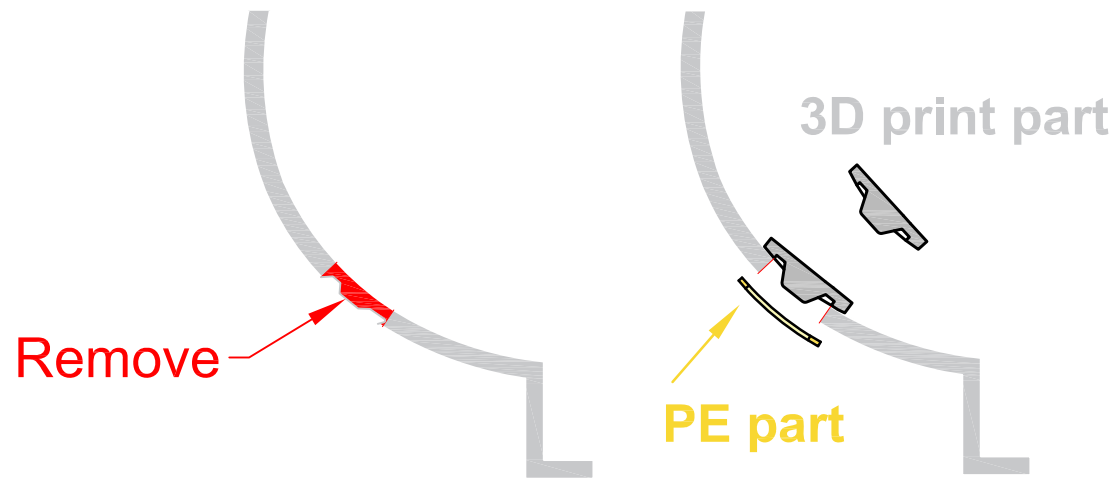

DETAILS FOR LOWER HULL

INSTRUCTIONS PHOTO ETCHED HULL FOR REVELL

05114 TYPE: IXC 1/72 U-505

05133 TYPE: IXC40 1/72 U-190

05166 TYPE: IXC 1/72 U-67, U-154

LOWER HULL

OUTDOOR TOILET

RESCUE WHEEL HOLDER

RADIO

COMPASS

DECK WINCHES

HATCH TOWERS