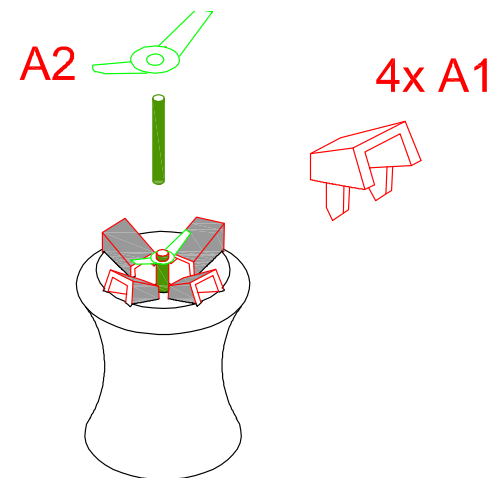

DETAILS FOR LOWER HULL

INSTRUCTIONS PHOTO ETCHED HULL FOR REVELL

05114 TYPE: IXC 1/72 U-505

05133 TYPE: IXC40 1/72 U-190

05166 TYPE: IXC 1/72 U-67, U-154

LOWER HULL

OUTDOOR TOILET

RESCUE WHEEL HOLDER

RADIO

COMPASS

DECK WINCHES

HATCH TOWERS