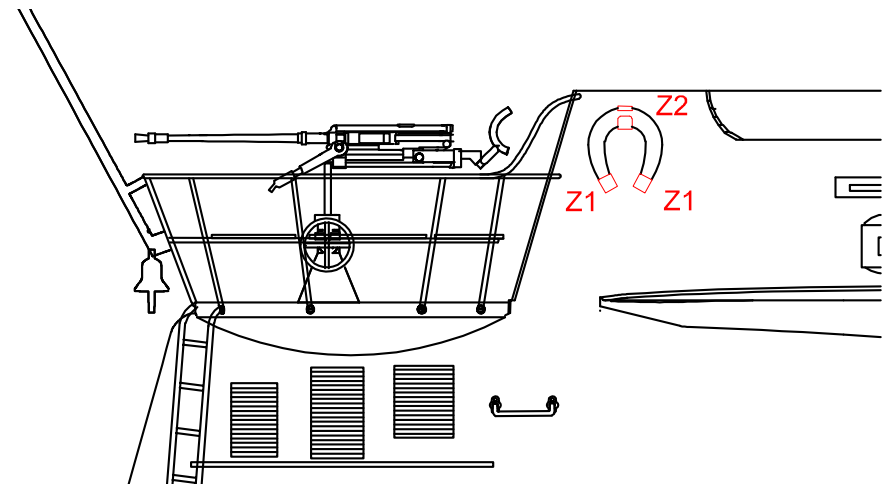

DETAILS FOR LOWER HULL

INSTRUCTIONS PHOTO ETCHED HULL FOR REVELL

05114 TYPE: IXC 1/72 U-505

05133 TYPE: IXC40 1/72 U-190

05166 TYPE: IXC 1/72 U-67, U-154

LOWER HULL

OUTDOOR TOILET

RESCUE WHEEL HOLDER

RADIO

COMPASS

DECK WINCHES

HATCH TOWERS