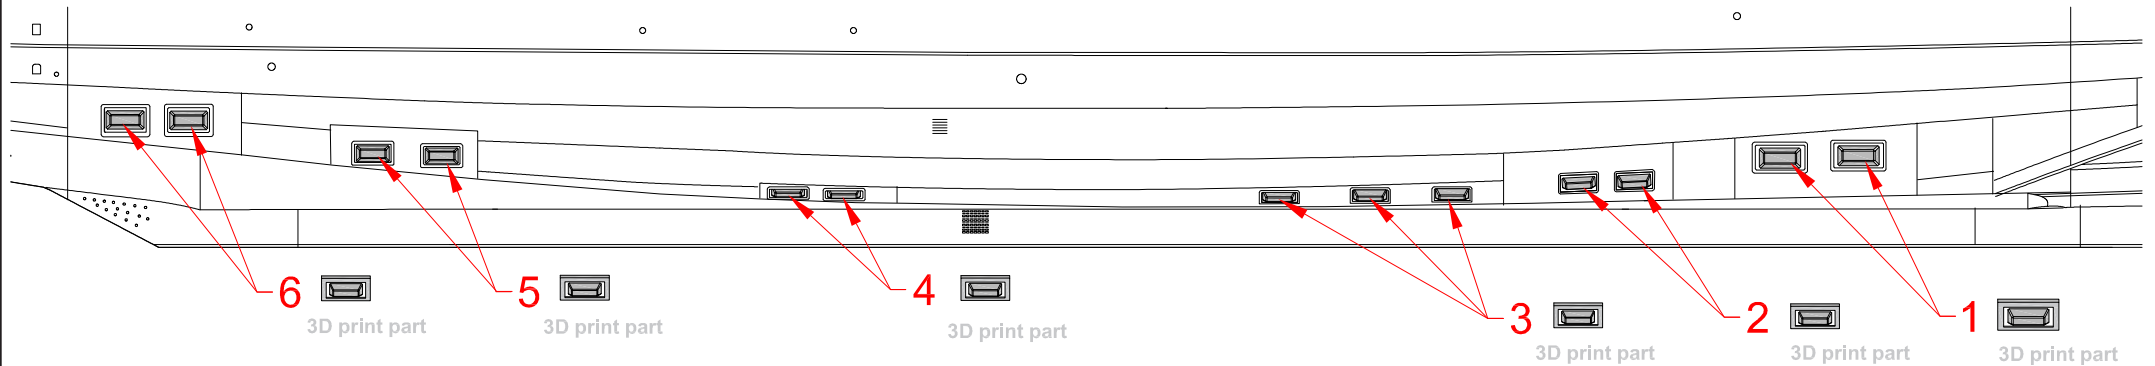

DETAILS FOR LOWER HULL

INSTRUCTIONS PHOTO ETCHED HULL FOR REVELL

05114 TYPE: IXC 1/72 U-505

05133 TYPE: IXC40 1/72 U-190

05166 TYPE: IXC 1/72 U-67, U-154

LOWER HULL

OUTDOOR TOILET

RESCUE WHEEL HOLDER

RADIO

COMPASS

DECK WINCHES

HATCH TOWERS