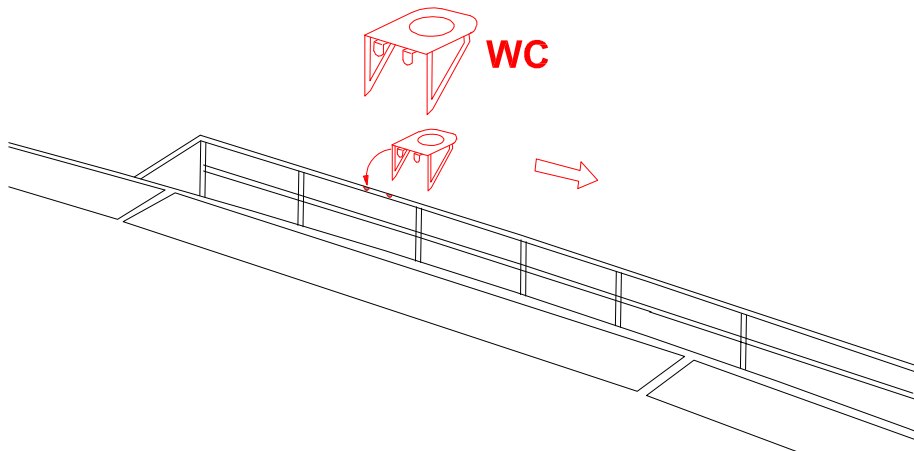

DETAILS FOR LOWER HULL

INSTRUCTIONS PHOTO ETCHED HULL FOR REVELL

05114 TYPE: IXC 1/72 U-505

05133 TYPE: IXC40 1/72 U-190

05166 TYPE: IXC 1/72 U-67, U-154

LOWER HULL

OUTDOOR TOILET

RESCUE WHEEL HOLDER

RADIO

COMPASS

DECK WINCHES

HATCH TOWERS