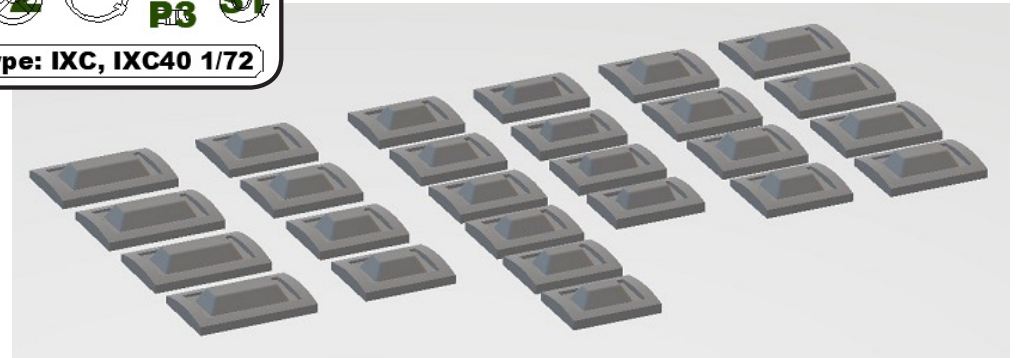

DETAILS FOR LOWER HULL

INSTRUCTIONS PHOTO ETCHED HULL FOR REVELL

05114 TYPE: IXC 1/72 U-505

05133 TYPE: IXC40 1/72 U-190

05166 TYPE: IXC 1/72 U-67, U-154

LOWER HULL

OUTDOOR TOILET

RESCUE WHEEL HOLDER

RADIO

COMPASS

DECK WINCHES

HATCH TOWERS