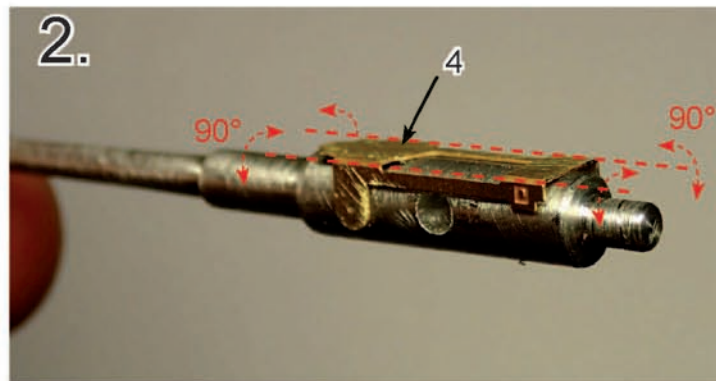

Instructions for Deck gun 105 mm 1/72

REVELL revell type IX 05114
plastic frame C