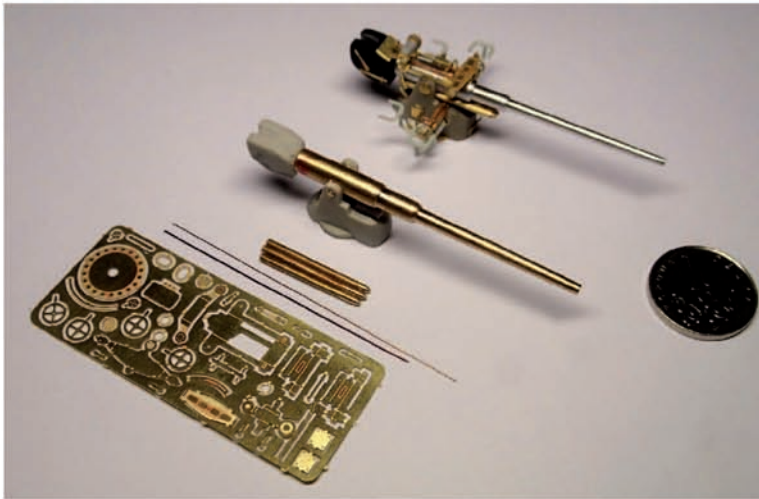

Instructions for Deck gun 105 mm 1/72

REVELL revell type IX 05114
plastic frame C