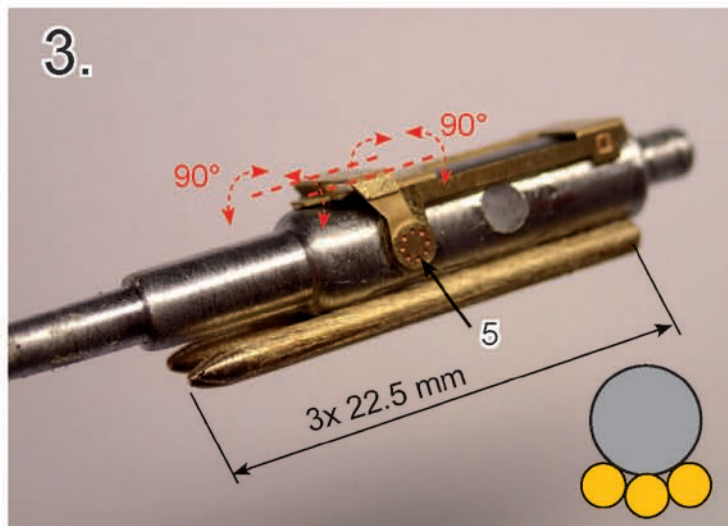

Instructions for Deck gun 105 mm 1/72

REVELL revell type IX 05114
plastic frame C