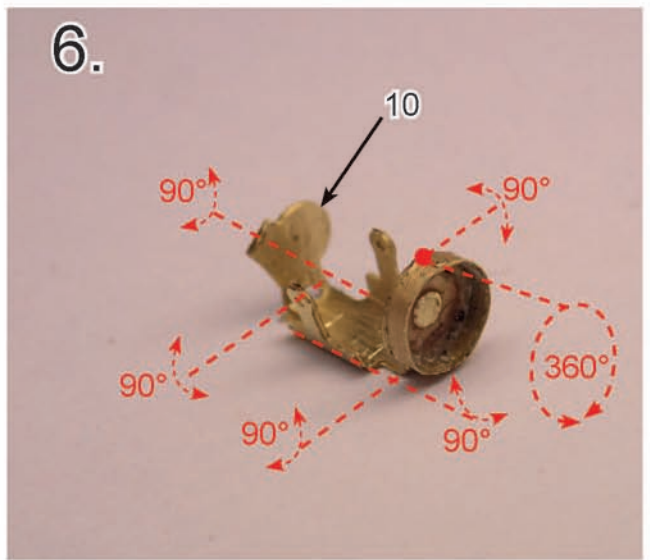

Instructions for Deck gun 105 mm 1/72

REVELL revell type IX 05114
plastic frame C