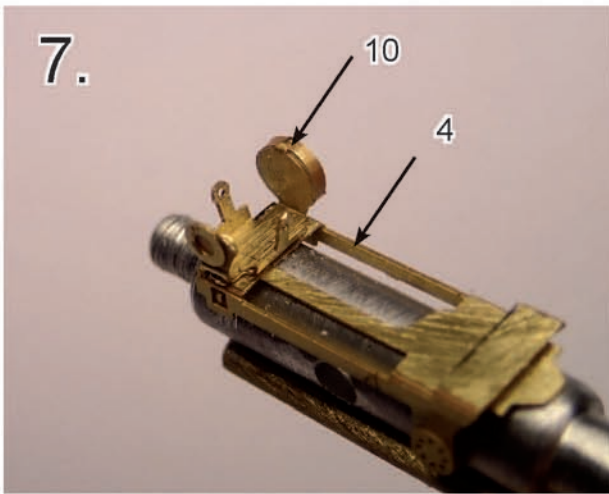

Instructions for Deck gun 105 mm 1/72

REVELL revell type IX 05114
plastic frame C