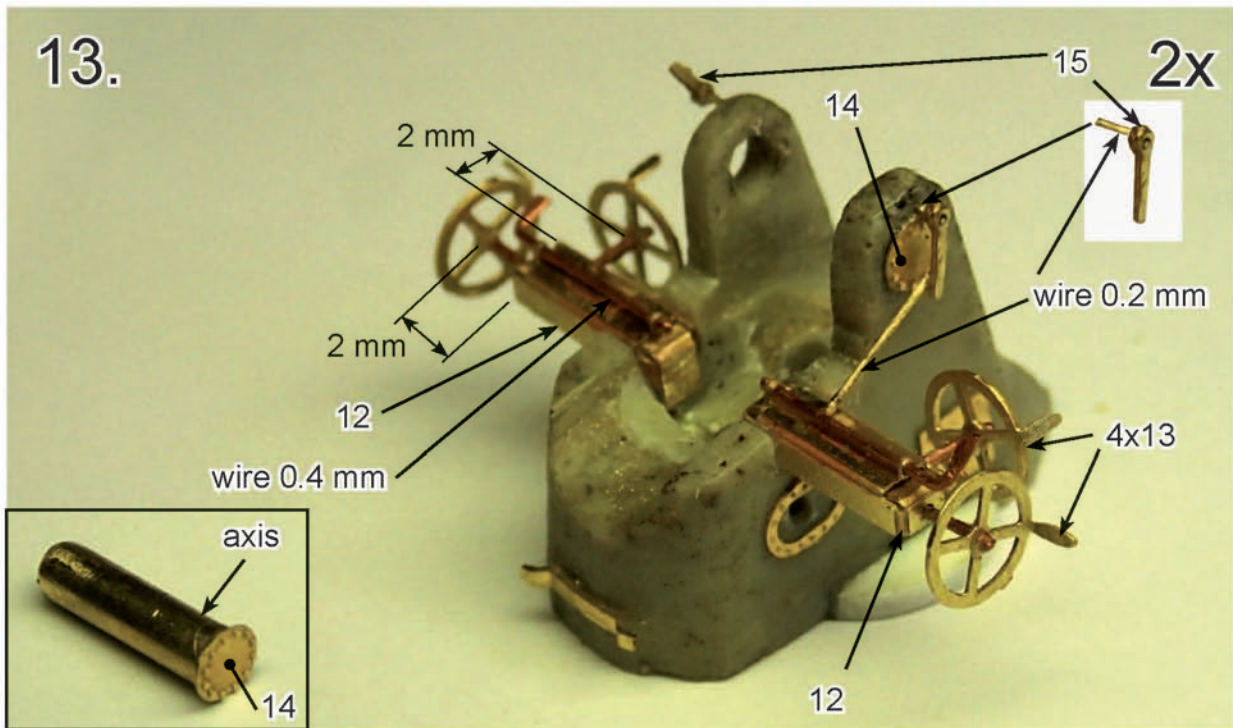

Instructions for Deck gun 105 mm 1/72

REVELL revell type IX 05114
plastic frame C