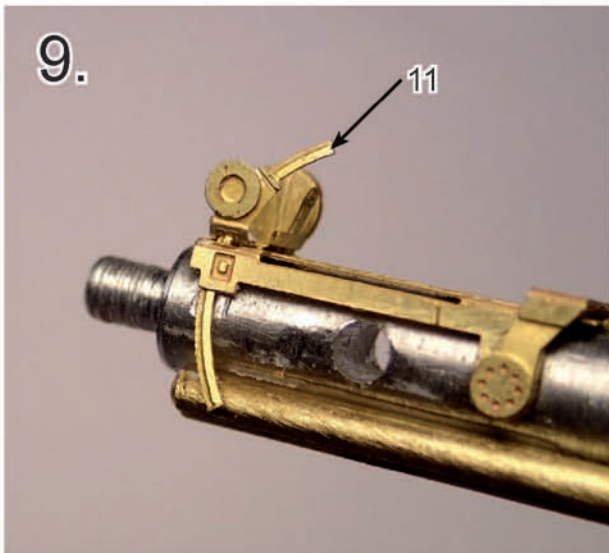

Instructions for Deck gun 105 mm 1/72

REVELL revell type IX 05114
plastic frame C