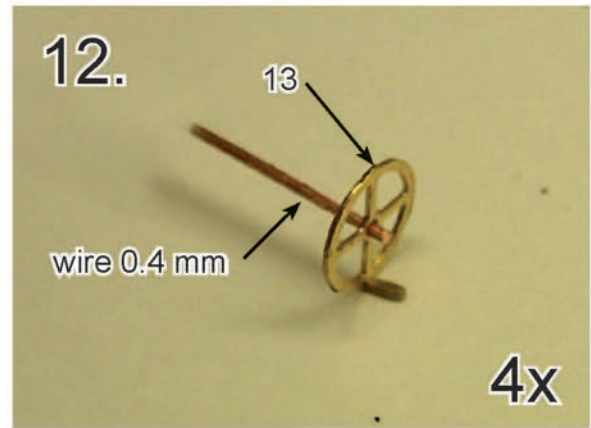

Instructions for Deck gun 105 mm 1/72

REVELL revell type IX 05114
plastic frame C