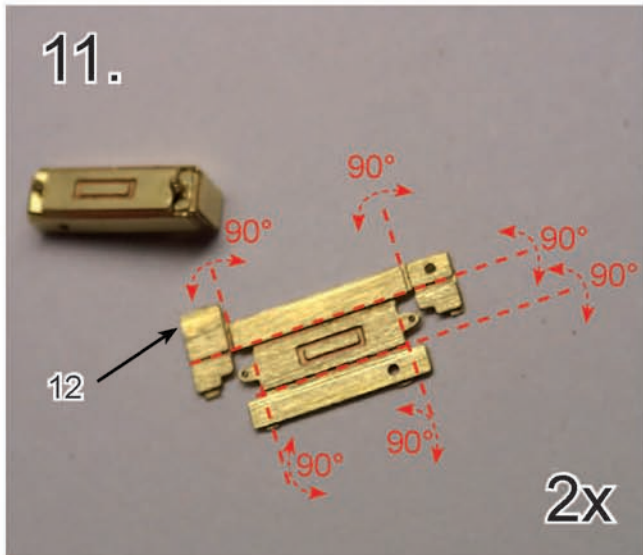

Instructions for Deck gun 105 mm 1/72

REVELL revell type IX 05114
plastic frame C