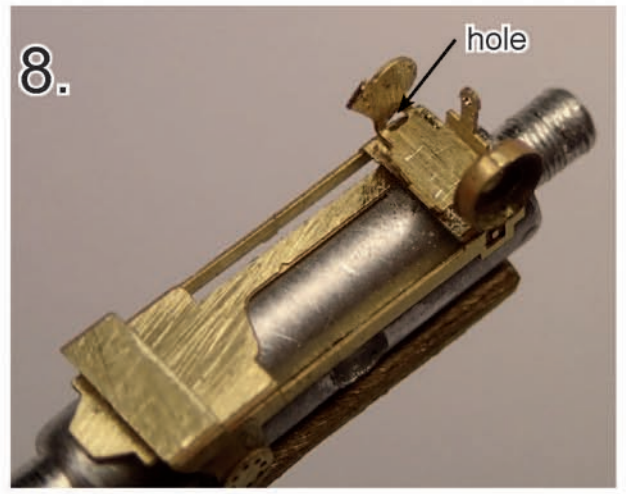

Instructions for Deck gun 105 mm 1/72

REVELL revell type IX 05114
plastic frame C