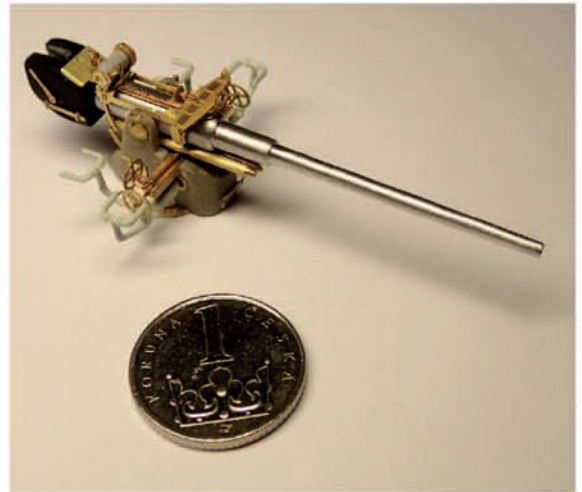

Instructions for Deck gun 105 mm 1/72

REVELL revell type IX 05114
plastic frame C