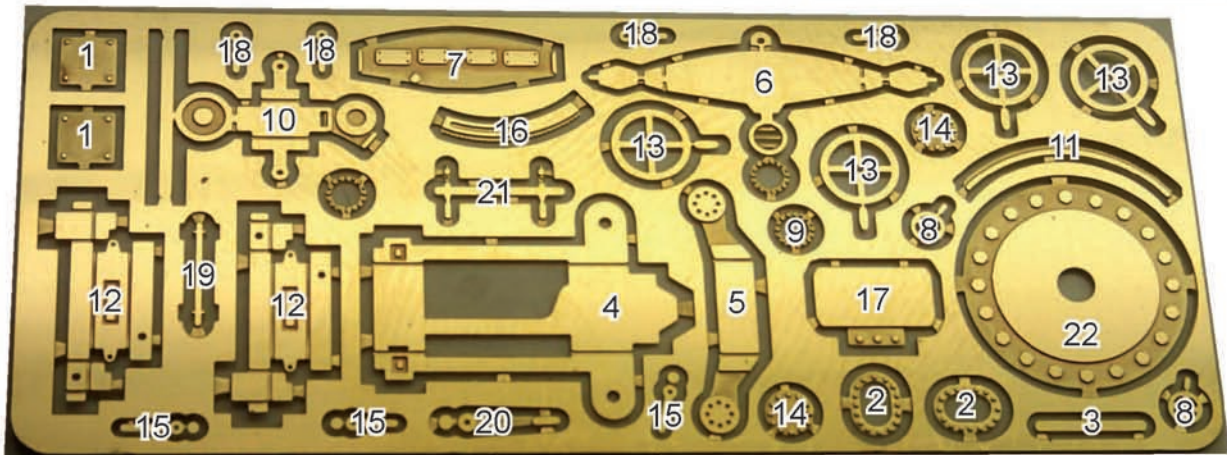

Instructions for Deck gun 105 mm 1/72

REVELL revell type IX 05114
plastic frame C