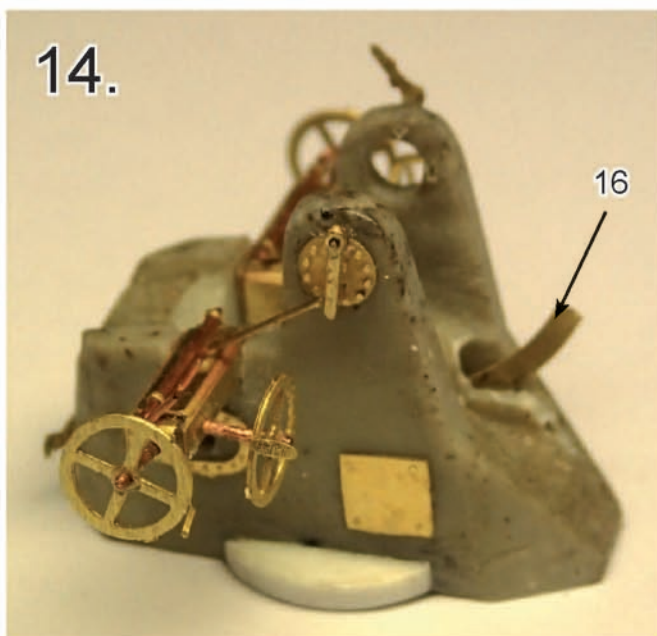

Instructions for Deck gun 105 mm 1/72

REVELL revell type IX 05114
plastic frame C