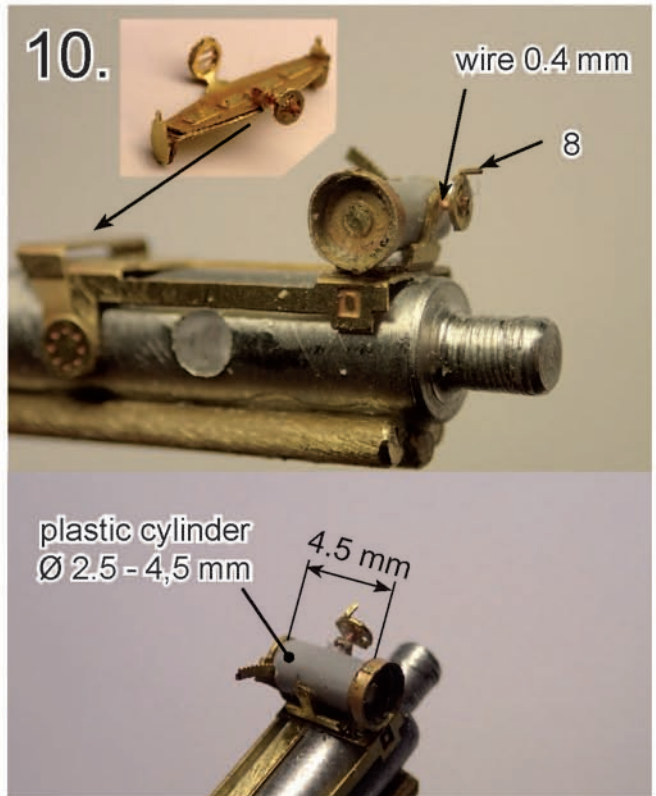

Instructions for Deck gun 105 mm 1/72

REVELL revell type IX 05114
plastic frame C