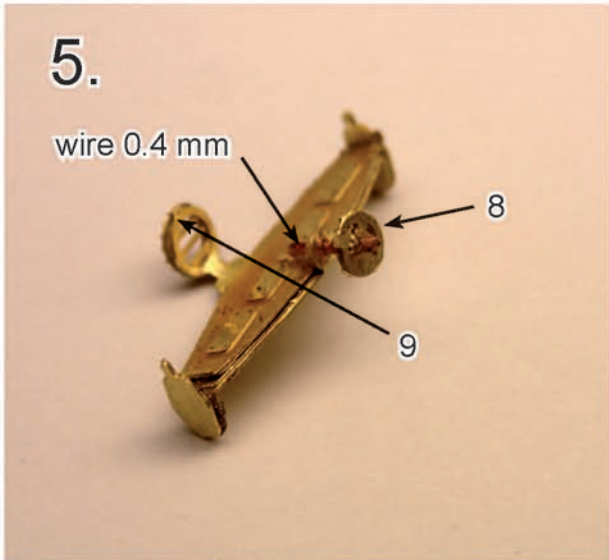

Instructions for Deck gun 105 mm 1/72

REVELL revell type IX 05114
plastic frame C