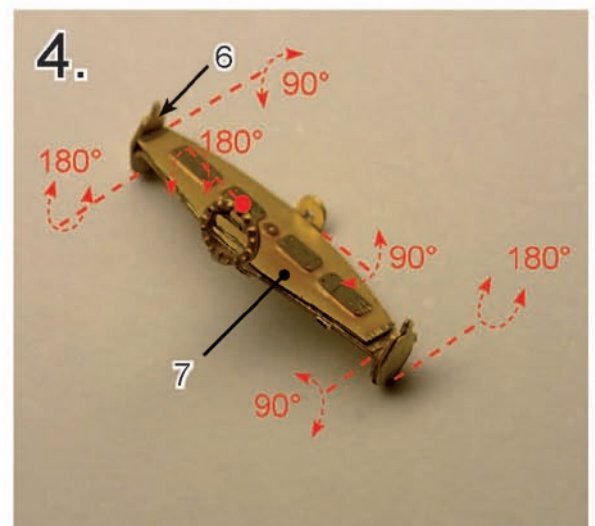

Instructions for Deck gun 105 mm 1/72

REVELL revell type IX 05114
plastic frame C