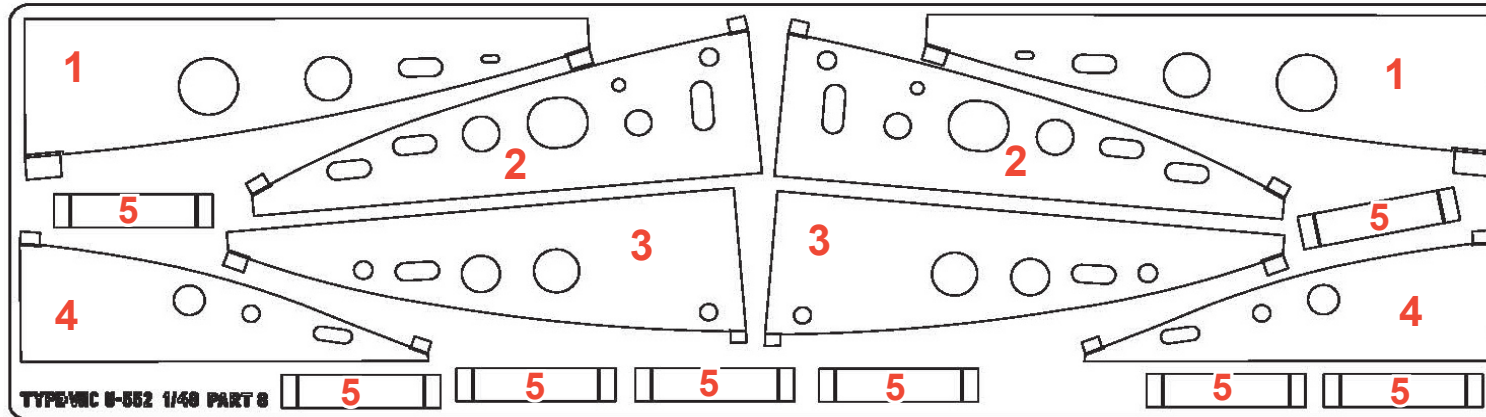

INSTRUCTIONS PHOTO ETCHED FRONT TORPEDO CHAMBERS FOR TRUMPETER 06801 TYPE: VIIC U-552 1/48

Description of parts PE

HULL