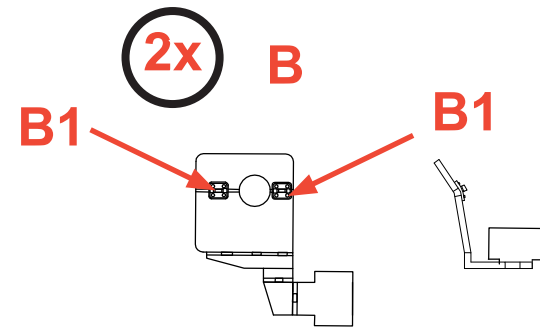

# ARMOR PLATE FOR MACHINE GUN 20 MM INSTRUCTIONS PHOTO ETCHED DECK FOR REVELL

05114 TYPE: IXC 1/72  
05133 TYPE: IXC/40 1/72  
05045 TYPE: VIIC/41 1/72

Type: IXC, IXC40 1/72  
REVELL 05114, 05133

Type: VIIC41 1/72  
REVELL 05045

Upper view

version 1

Upper view

version 2