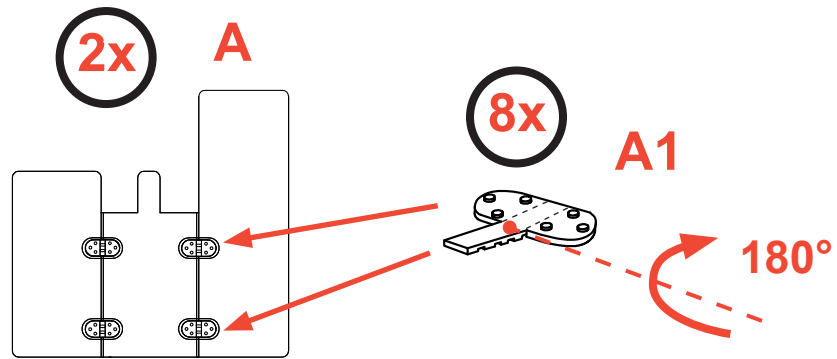

# ARMOR PLATE FOR MACHINE GUN 20 MM INSTRUCTIONS PHOTO ETCHED DECK FOR REVELL

05114 TYPE: IXC 1/72  
05133 TYPE: IXC/40 1/72  
05045 TYPE: VIIC/41 1/72

Type: IXC, IXC40 1/72  
REVELL 05114, 05133

Type: VIIC41 1/72  
REVELL 05045

Upper view

version 1

Upper view

version 2