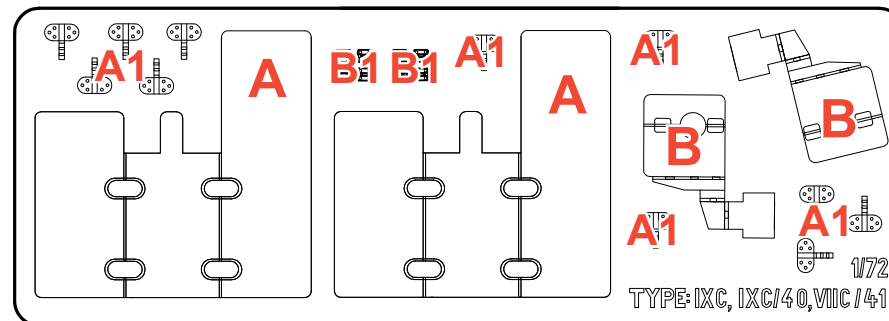

# ARMOR PLATE FOR MACHINE GUN 20 MM INSTRUCTIONS PHOTO ETCHED DECK FOR REVELL

05114 TYPE: IXC 1/72  
05133 TYPE: IXC/40 1/72  
05045 TYPE: VIIC/41 1/72

Type: IXC, IXC40 1/72  
REVELL 05114, 05133

Type: VIIC41 1/72  
REVELL 05045

Upper view

version 1

Upper view

version 2